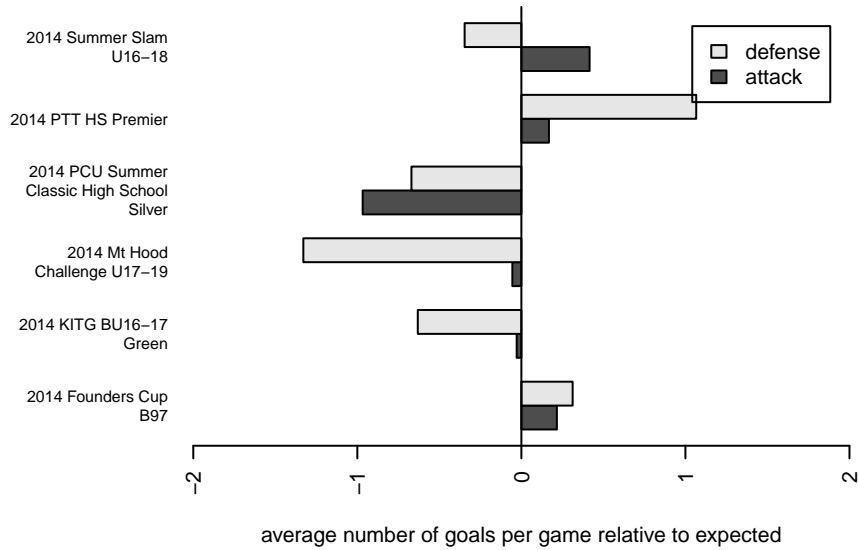

Washington Timbers Burgundy B97

Washington Timbers
 Vancouver, WA
 B97 total strength=1377
 attack=11.69 defense=4.68
 fall league = PTT HS Premier

alt names used:
 Washington Timbers B97 Burgundy
 Washington Timbers B97 Burgundy

Venues played:
 2014 PCU Summer Classic High School Silver
 2014 KITG BU16-17 Green
 2014 Mt Hood Challenge U17-19
 2014 Summer Slam U16-18
 2014 PTT HS Premier
 2014 Founders Cup B97

Washington Timbers Burgundy B97
 Dots are actual minus expected GF (blue circles) and GA (red triangles).
 Blue line is smoothed change in attack strength. Red is smoothed change in defense strength.

**attack and defense variance (black dot)
relative to other teams
and top 10 in region**

**attack and defense rating
relative to others at age
and all opponents in last 13 months**

Performance relative to 13 month average