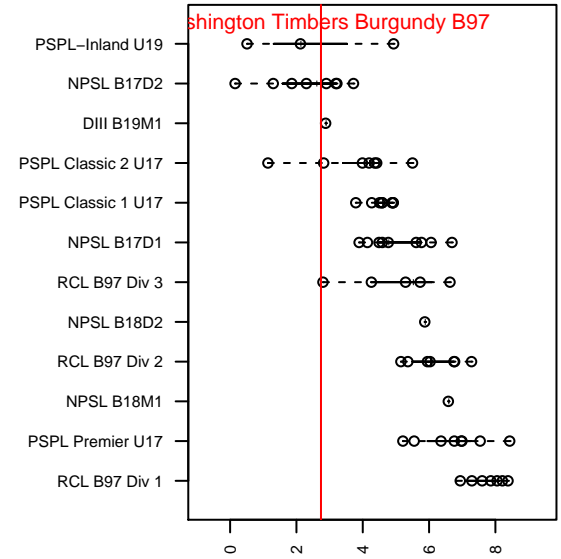

Washington Timbers Burgundy B97

Washington Timbers
 Vancouver, WA
 B97 total strength=1377
 attack=11.69 defense=4.68
 fall league = PTT HS Premier

alt names used:
 Washington Timbers B97 Burgundy
 Washington Timbers B97 Burgundy

Venues played:
 2014 PCU Summer Classic High School Silver
 2014 KITG BU16-17 Green
 2014 Mt Hood Challenge U17-19
 2014 Summer Slam U16-18
 2014 PTT HS Premier
 2014 Founders Cup B97

Washington Timbers Burgundy B97
 Dots are actual minus expected GF (blue circles) and GA (red triangles).
 Blue line is smoothed change in attack strength. Red is smoothed change in defense strength.

**attack and defense variance (black dot)
relative to other teams
and top 10 in region**

**attack and defense rating
relative to others at age
and all opponents in last 13 months**

Performance relative to 13 month average